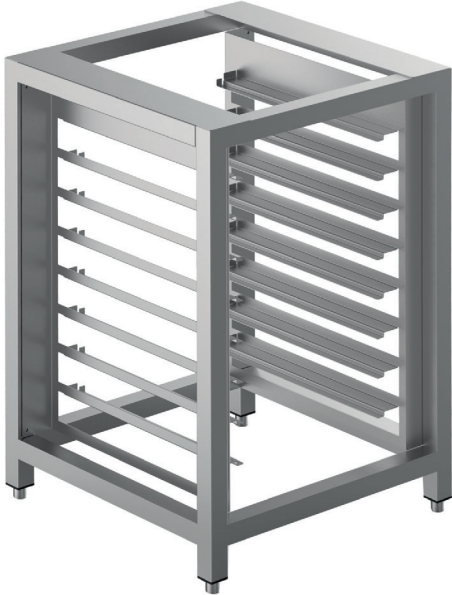

# TVL40

## STAND TO SUIT ALFA43 SERIES OVENS

Supports 8 Oven Trays 435x320mm

### PRODUCT DIMENSIONS

- Dimensions (mm) (WxDxH): 600x600x900-950
- **24 months parts and labour warranty**